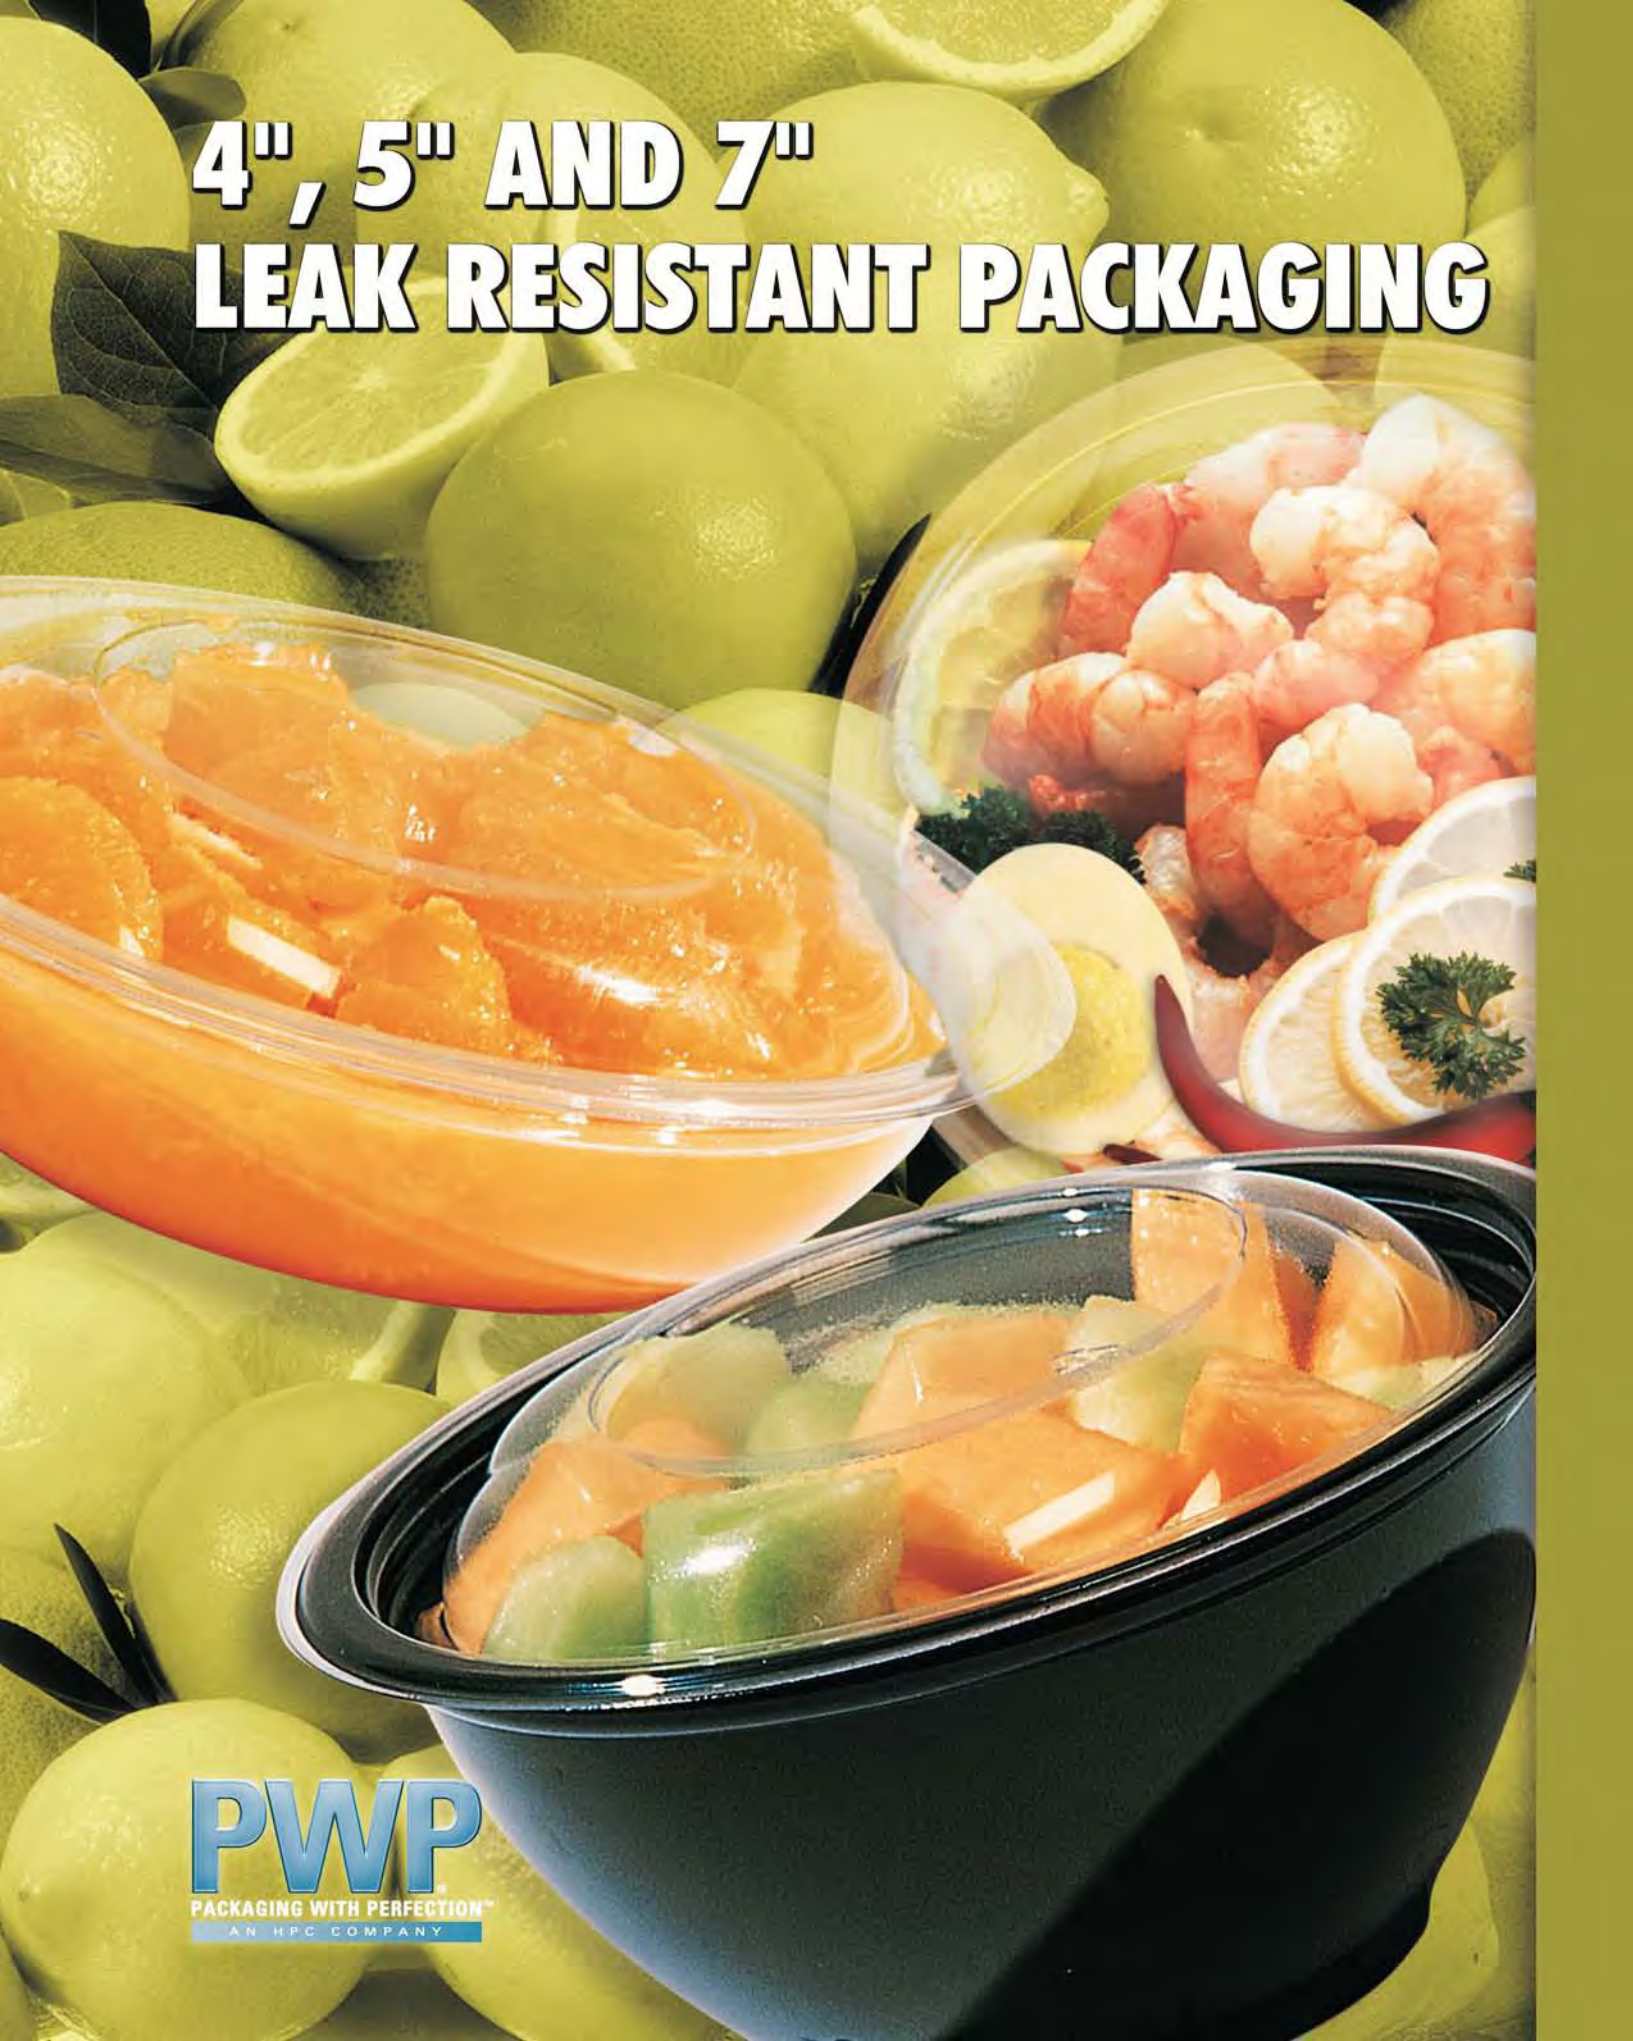

4", 5" AND 7" LEAK RESISTANT PACKAGING

PWP
PACKAGING WITH PERFECTION™
AN HPC COMPANY

4" ROUND GRAB&GO® / DIP-N-GO® CUPS (Leak Resistant)

Product	Item Number	Description	Outside Dimensions	Case Pack	Case Wt.	Cube	Case/Pallet	Box Type
	04H-10-J-DPL-TE	10 oz. Clear Hinged Tamper-Resistant™ Cup w/ Juice Trap, Dip Cup Lid	4.28" x 4"	300 Bulk	20 lb	2.5	40	P-4S-2432
	04H-10-J-IL-TE	10 oz. Clear Hinged Tamper-Resistant™ Cup w/ Juice Trap, Flat Inside Lid Fit	4.28" x 4"	300 Bulk	20 lb	2.5	40	P-4S-2432